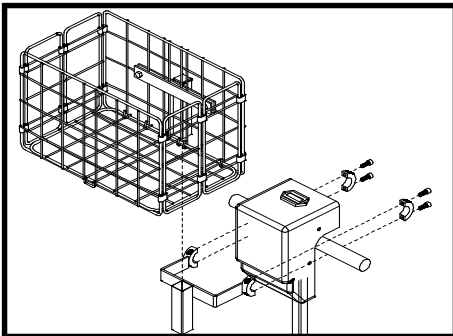

ROLL-AID OPTIONS

Tiller Bag option: The Tiller Bag is designed to allow the person using the Roll-Aid to place personal things as well as a carrying place for different things. The bag has several different compartments to hold many items. Retail price \$40.00

Basket: The Basket option allows the user to put bigger items inside than the Tiller Bag. It is removable and folds up for easily for storage when not in use. Retail price \$60.00

Grooved Tire: Grooved Tire option will allow the Roll-Aid to have more traction
Retail price: \$50.00 (Picture not shown)