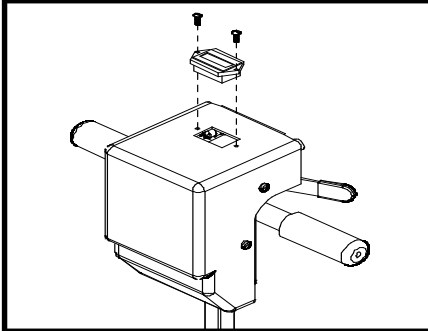

ROLL-AID OPTIONS

Tiller Bag option: The Tiller Bag is designed to allow the person using the Roll-Aid to place personal things as well as a carrying place for different things. The bag has several different compartments to hold many items. Retail price \$40.00

Basket: The Basket option allows the user to put bigger items inside than the Tiller Bag. It is removable and folds up for easily for storage when not in use. Retail price \$60.00

Grooved Tire: Grooved Tire option will allow the Roll-Aid to have more traction
Retail price: \$50.00 (Picture not shown)