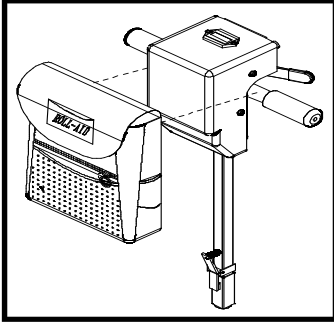

ROLL-AID OPTIONS

Tiller Bag option: The Tiller Bag is designed to allow the person using the Roll-Aid to place personal things as well as a carrying place for different things. The bag has several different compartments to hold many items. Retail price \$40.00

Battery Indicator option: The battery Indicator allows the user to have an idea of the battery level while they are away from the charger. Retail price \$100.00

Onboard Battery Charger: The Onboard Charger conveniently place the charger on the unit so that it is with the Roll-Aid at all times. Retail price \$50.00

Basket: The Basket option allows the user to put bigger items inside than the Tiller Bag. It is removable and folds up for easily for storage when not in use. Retail price \$60.00

Grooved Tire: Grooved Tire option will allow the Roll-Aid to have more traction
Retail price: \$50.00 (Picture not shown)