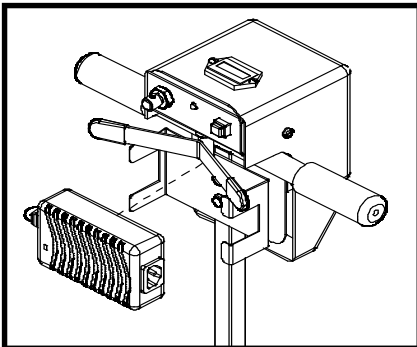

ROLL-AID OPTIONS

Tiller Bag option: The Tiller Bag is designed to allow the person using the Roll-Aid to place personal things as well as a carrying place for different things. The bag has several different compartments to hold many items. Retail price \$40.00

Battery Indicator option: The battery Indicator allows the user to have an idea of the battery level while they are away from the charger. Retail price \$100.00

Onboard Battery Charger: The Onboard Charger conveniently place the charger on the unit so that it is with the Roll-Aid at all times. Retail price \$50.00

Basket: The Basket option allows the user to put bigger items inside than the Tiller Bag. It is removable and folds up for easily for storage when not in use. Retail price \$60.00

Grooved Tire: Grooved Tire option will allow the Roll-Aid to have more traction
Retail price: \$50.00 (Picture not shown)